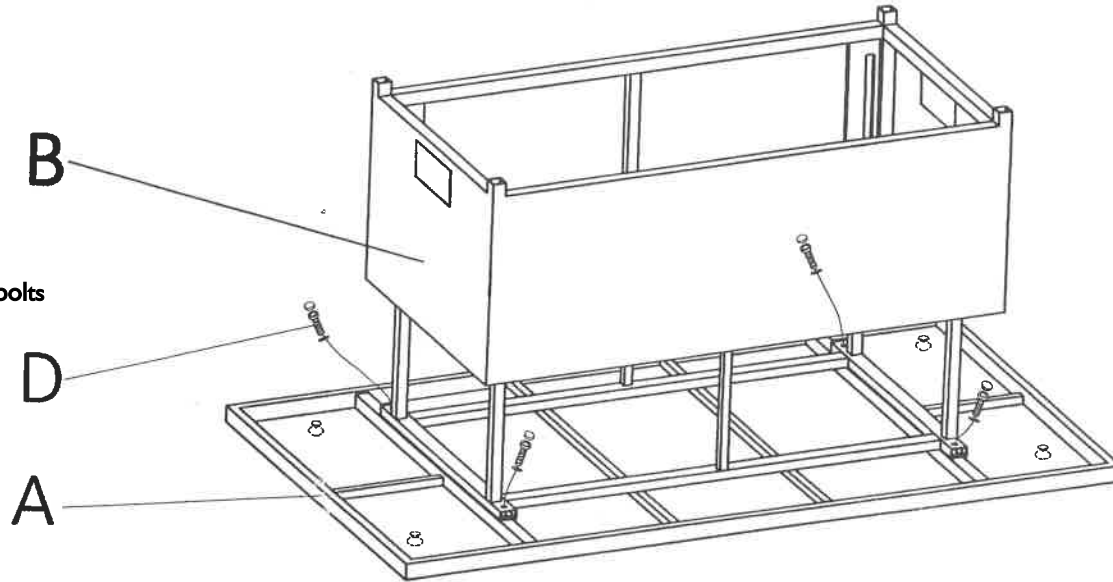

THORNBURY SET TABLE NATURAL WEAVE

SS402A

NO.	FOTO	QTA
A		1
B		1
C		1
D		4
E		1

30mm bolts

LOW

HIGH