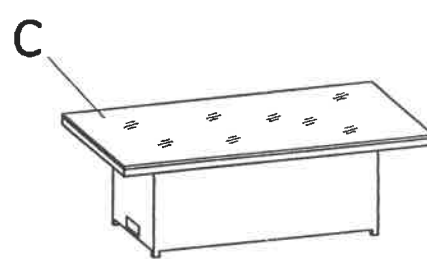

THORNBURY SET TABLE NATURAL WEAVE

SS402A

NO.	FOTO	QTA
A		1
B		1
C		1
D		4
E		1

30mm bolts

LOW

HIGH