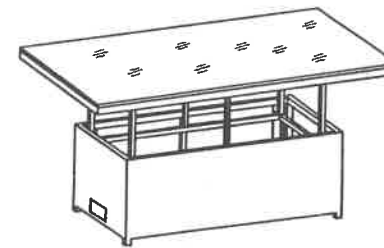

THORNBURY SET TABLE NATURAL WEAVE

SS402A

NO.	FOTO	QTA
A		1
B		1
C		1
D		4
E		1

30mm bolts

LOW

HIGH